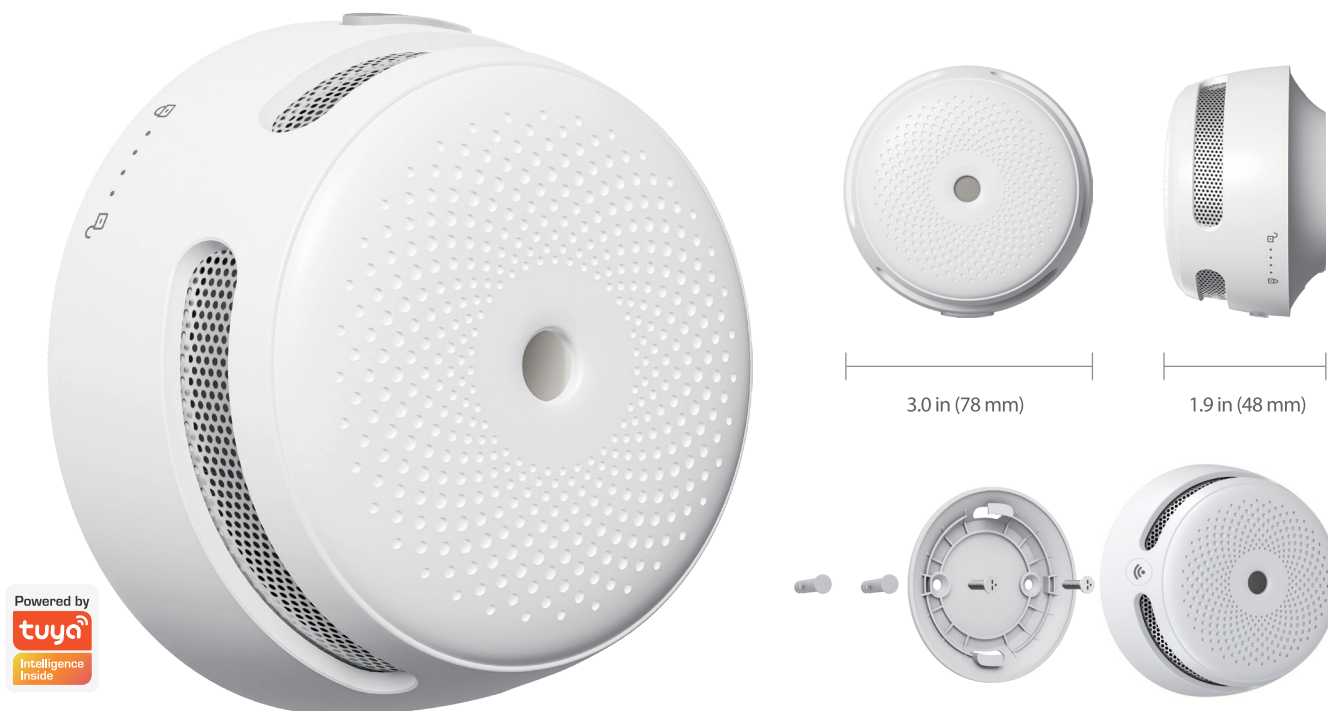

PRODUCT SPECIFICATIONS

Doc. No. XS01-WT

X-SENSE[®]
The Ultimate Home Safety Expert

Wi-Fi Smoke Alarm

XS01-WT

Technical Specifications

Safety Standard	EN 14604:2005 + AC:2008
Sensor Type	Photoelectric
Operating Life	10 years
Battery Life	1 year
Power Source	Replaceable 3 V CR123A lithium battery
Standby Current	< 6 μ A (avg.)
Alarm Current	< 130 mA
Wireless Transmission Current	<120 mA
Alarm Sound Level	\geq 85 dB at 10 ft (3 m)
Operating Ambient Temperature	40-100 °F (4.4-37.8 °C)
Operating Relative Humidity	\leq 85% RH (non-condensing)
Silence Duration	\leq 9 minutes
Indicator Light	LED (red/blue)
Product Weight	0.20 lb (91 g)
Product Dimensions	3.0 \times 3.0 \times 1.9 inches (78 \times 78 \times 48 mm)
Package Contents	1 \times Alarm Unit + 1 \times Mounting Bracket + 2 \times Screws + 2 \times Anchor Plugs + 1 \times User Manual + 1 \times Pin
App	TuyaSmart/Smart Life app (Android and iOS supported)
Wireless Frequency	2.4 GHz (incompatible with 5 GHz Wi-Fi network)
Wireless Protocol	IEEE 802.11b/g/n