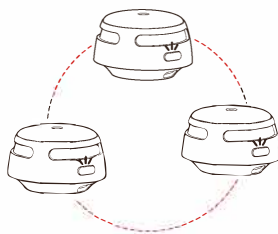

XS01-W Wireless Interlinked Smoke Alarm (868 MHz)