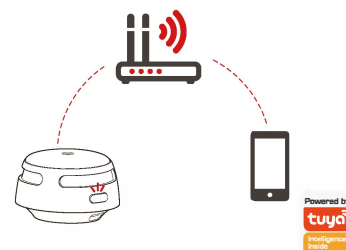

XS01-WT Wi-Fi Smoke Alarm (TuyaSmart/Smart Life)

Deltronic

Deltronic Security AB
EA Rosengrensgata 4
421 31 Västra Frölunda
Sverige
+46-31-140800
www.deltronic.se
info@deltronic.se